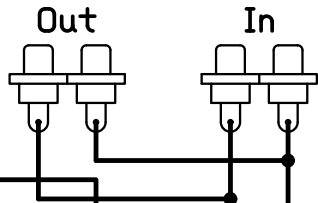

230VAC

File: High-Speed-Wir.sch

Tegning: HIGH SPEED HEAD PHONE AMPLIFIER (WIR)

Navn: MJJ	Dato: 20011223	Side: 7	Af: 7