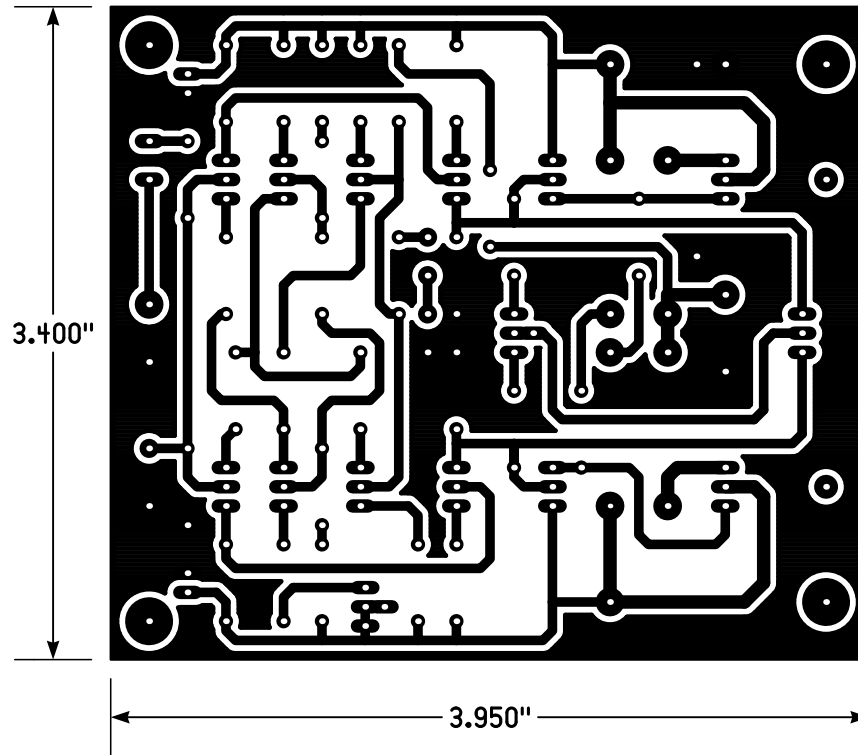

Lodgeside

Tegning:	HIGH SPEED HEAD PHONE AMPLIFIER		
Navn:	MJJ	Dato:	20010914
Side:	4	Af:	7