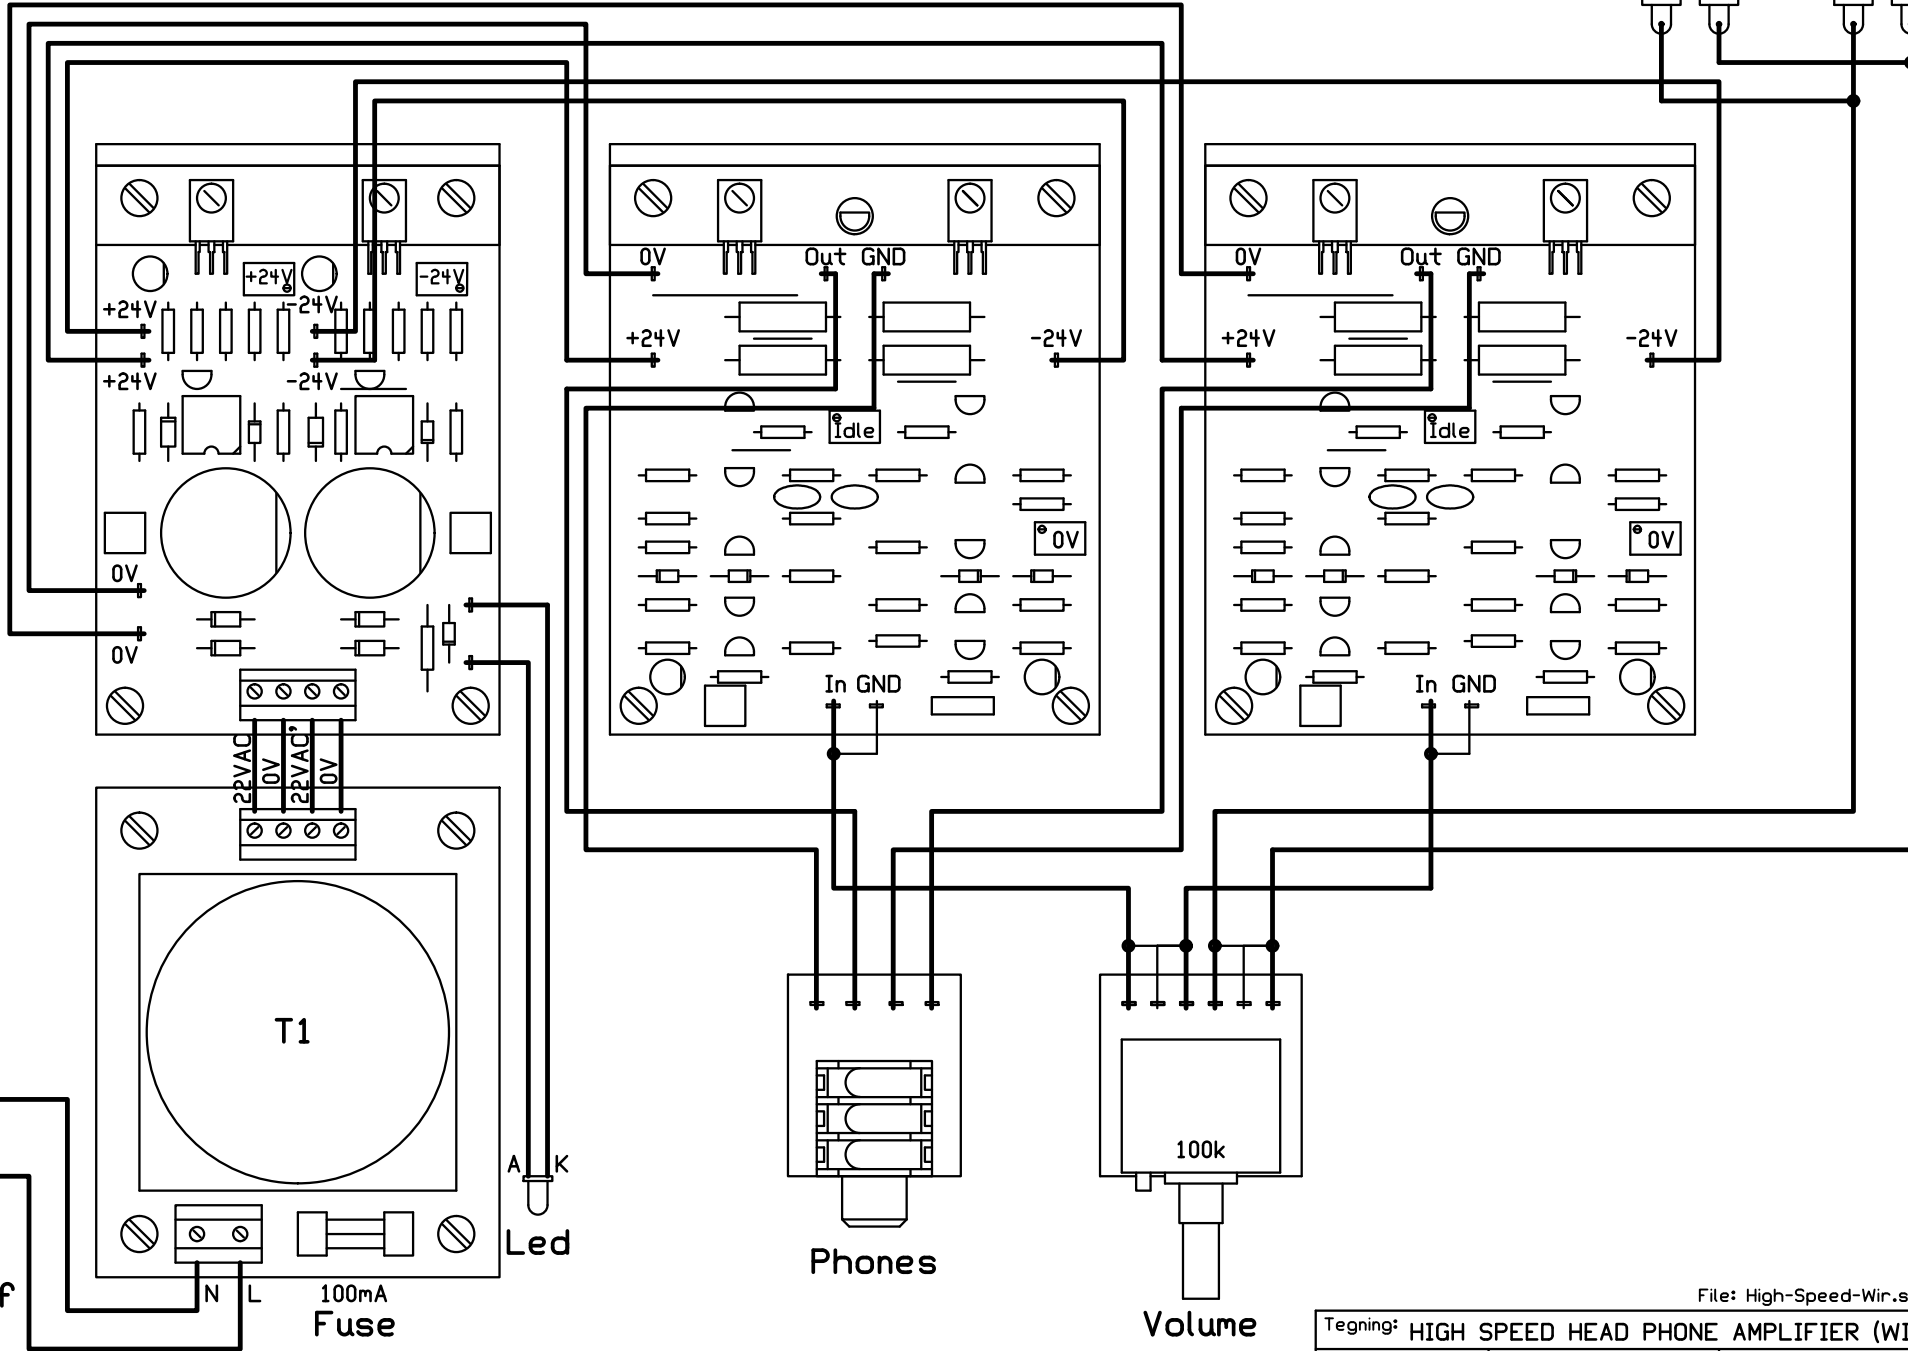

230VAC

File: High-Speed-Wir.sch

Tegning: HIGH SPEED HEAD PHONE AMPLIFIER (WIR)

Navn: MJJ	Dato: 20011223	Side: 7	Af: 7